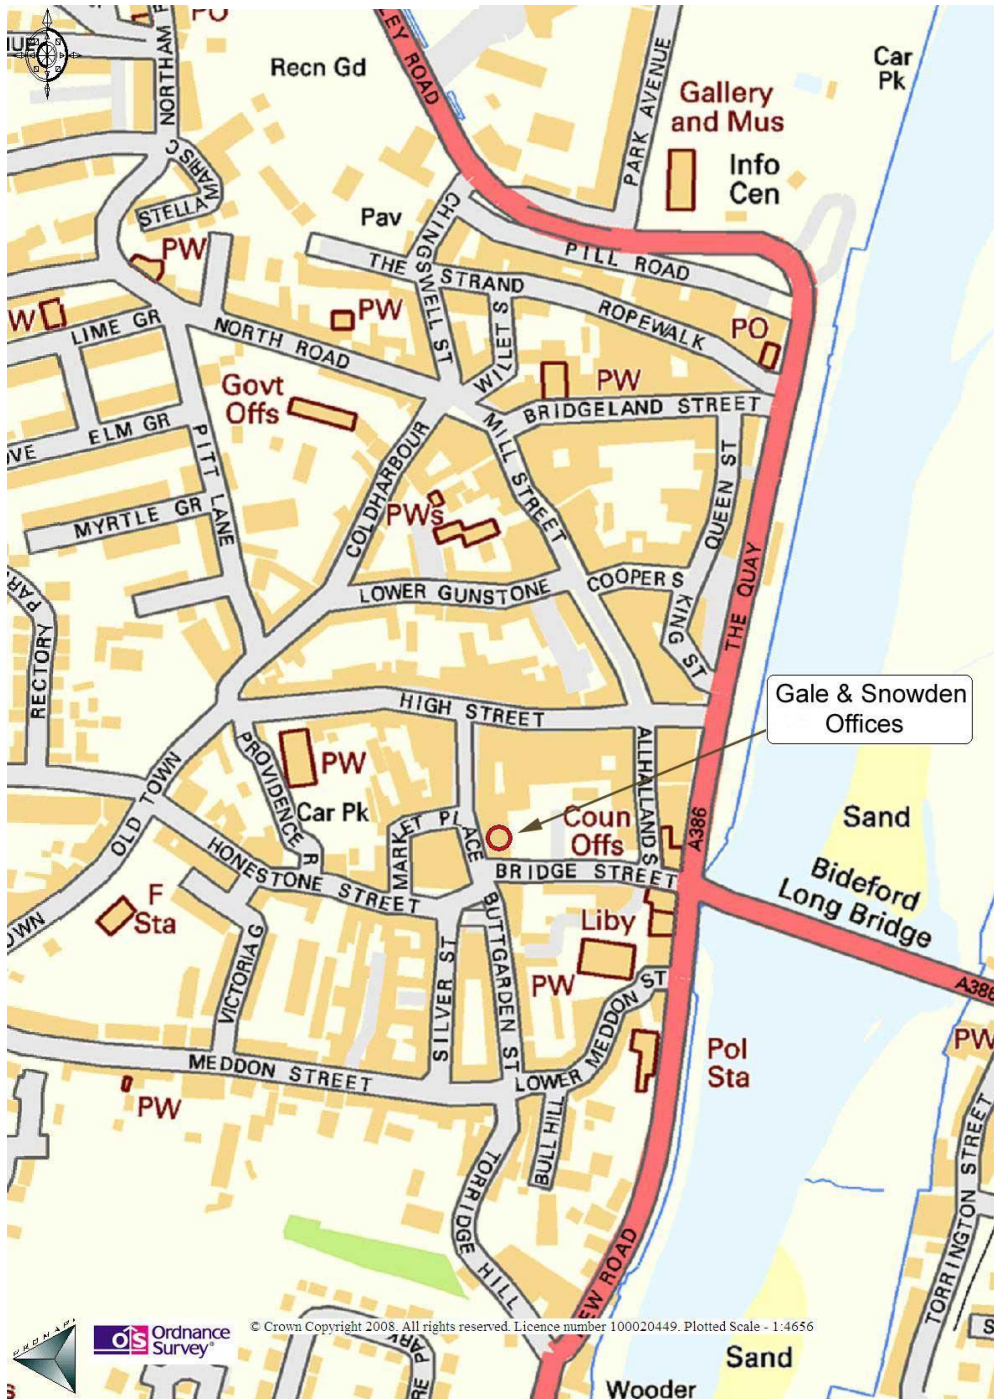

GALE & SNOWDEN ARCHITECTS

ECOLOGICAL & ENERGY EFFICIENT DESIGNERS

Bideford Office Location Plan

B3235 towards
A39, A361 & M5

A386 towards Okehampton,
Tavistock & Plymouth

Heading into Bideford from the A39

At the Heywood Road roundabout, take the **1st** exit onto **B3235 / Heywood Rd**
Continue to follow B3235.

On your right you will pass **Rydon Garage**.

After ½ mile you will pass **Bideford Football Club** grounds (Blue wall with painted seagulls on it)

Go straight on at the traffic lights (you will see Morrisons on your left).

The B3235 then bears to the right and comes to Bideford Quay.

Turn right at the High Street (**NatWest** bank on the near corner)