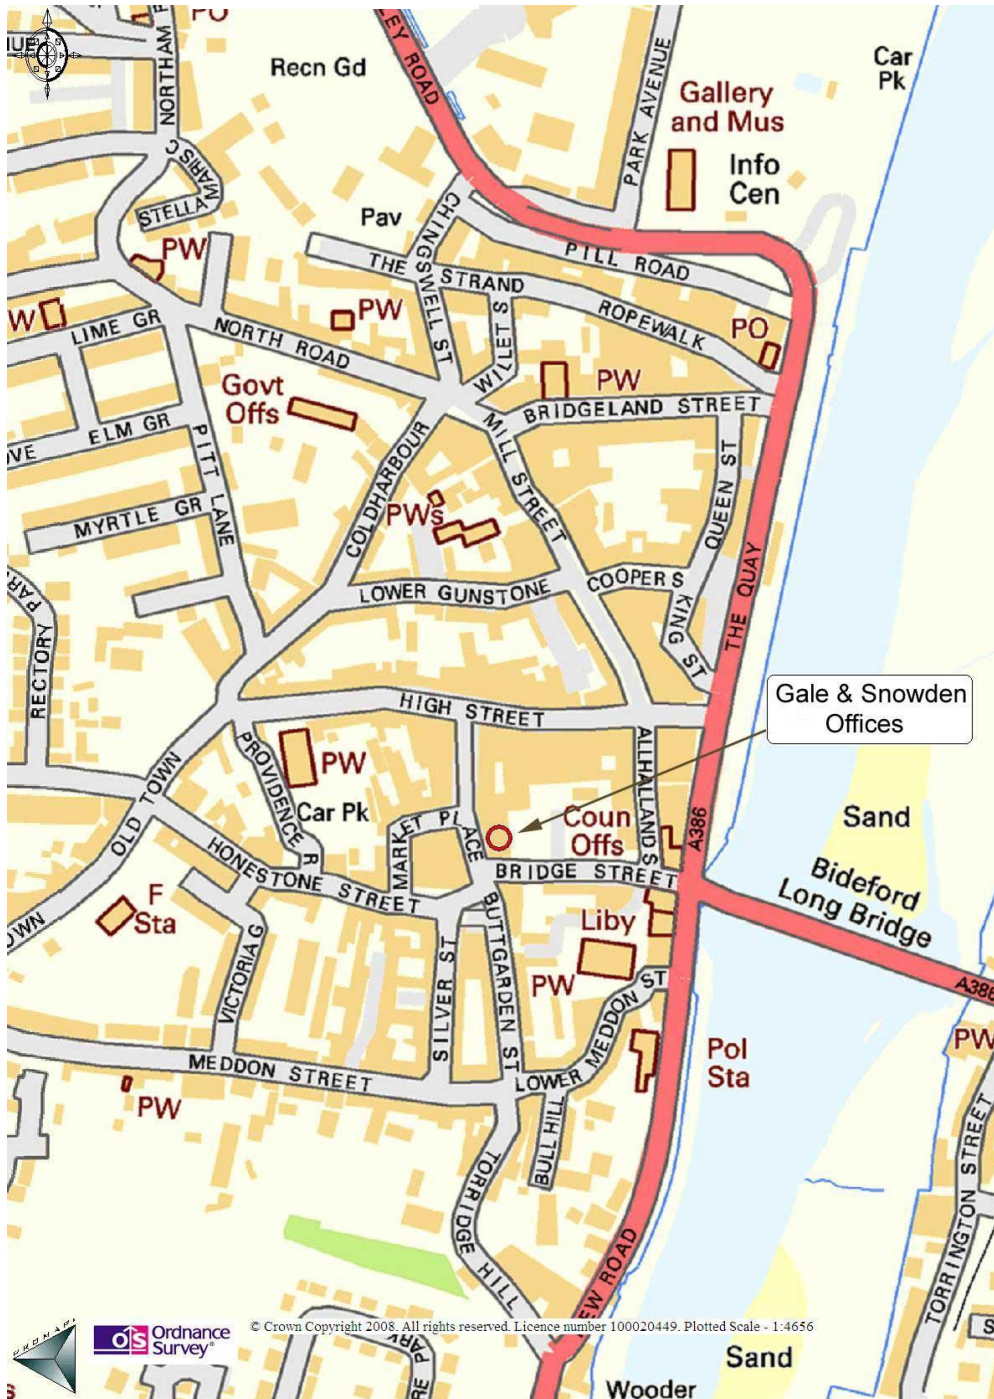

GALE & SNOWDEN ARCHITECTS

ECOLOGICAL & ENERGY EFFICIENT DESIGNERS

Bideford Office Location Plan

B3235 towards
A39, A361 & M5

A386 towards Okehampton,
Tavistock & Plymouth

Heading into Bideford from the A39

At the Heywood Road roundabout, take the 1st exit onto **B3235 / Heywood Rd**
Continue to follow B3235.

On your right you will pass **Rydon Garage**.

After ½ mile you will pass **Bideford Football Club** grounds (Blue wall with painted seagulls on it)

Go straight on at the traffic lights (you will see Morrisons on your left).

The B3235 then bears to the right and comes to Bideford Quay.

Turn right at the High Street (**NatWest** bank on the near corner)